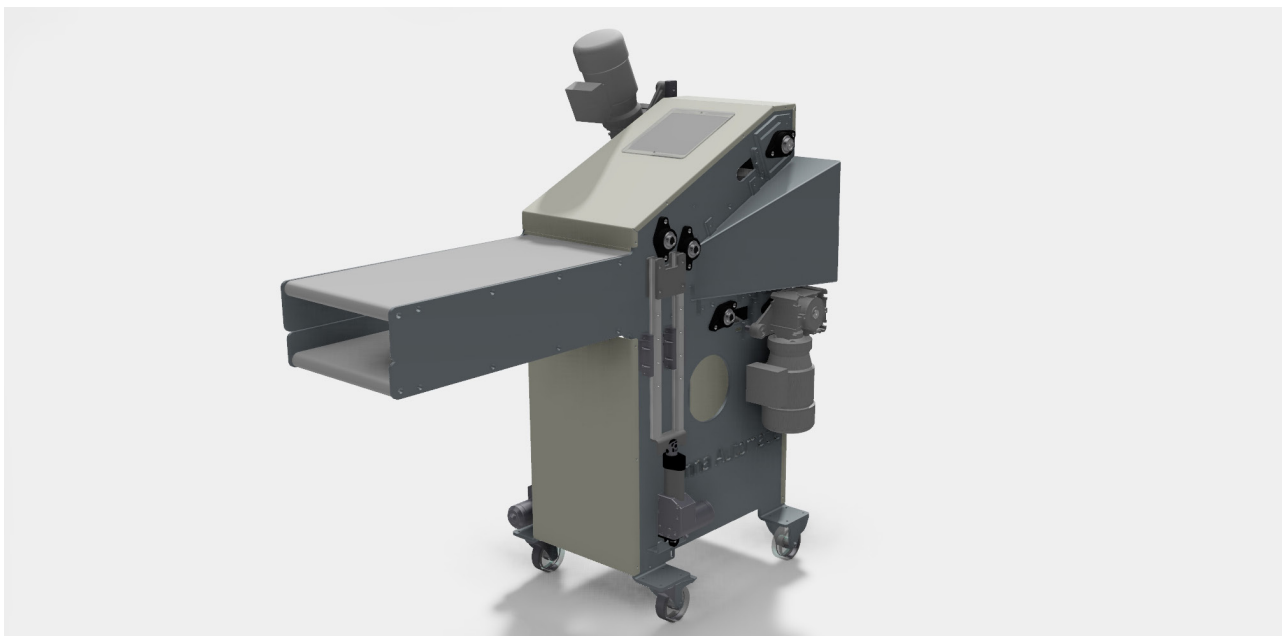

Filling unit adjustable

KA1092

This machine is used to pack pillows and quilts in plastic bags. Preselection of width and adjustable gap height.

TECHNICAL SPECIFICATION

Length x width	1.4m x Customized
----------------	-------------------