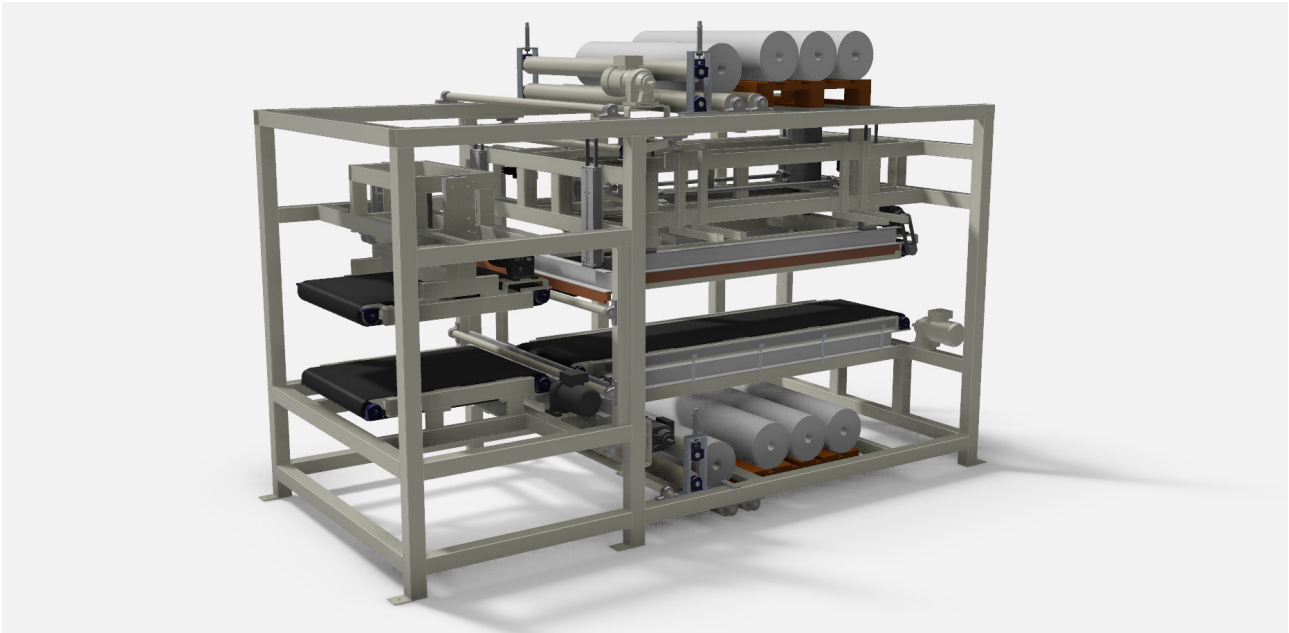

# Automatic mattress packing machine

KA147

Packs up to 5 units per minute and displays your finished product with a high-quality appearance and secure seals. Automatic length adjustment for different sized products, and up to 100mm adjustment in the width between the 2 side sealing beams.

## TECHNICAL SPECIFICATION

Length x width	4.2m x 2.5m
Products per minute	5