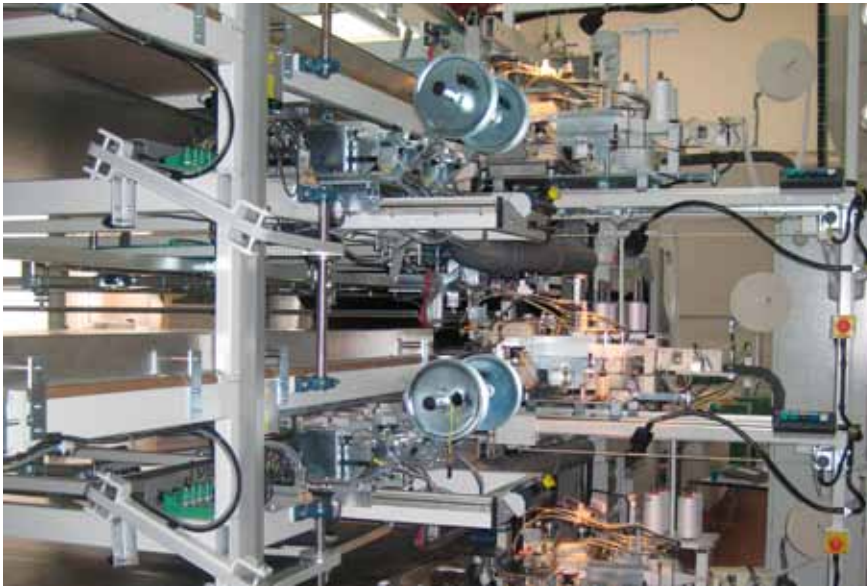

# AUTOMATIC TAPE BINDING FOR DUVET, QUILT OR BEDSPREAD

The quilted material is fed into the machine where it's automatically bound with tape on all 4 sides and with a constant corner radius. The tape end cutting and reloading into the folder is fully automatic.

## Technical info:

Tape size: 40-45mm  
Stitch type. 2 needle chain stitch in the tape  
Max size: 2400x2600mm

2x2 meters 45 sec per station.